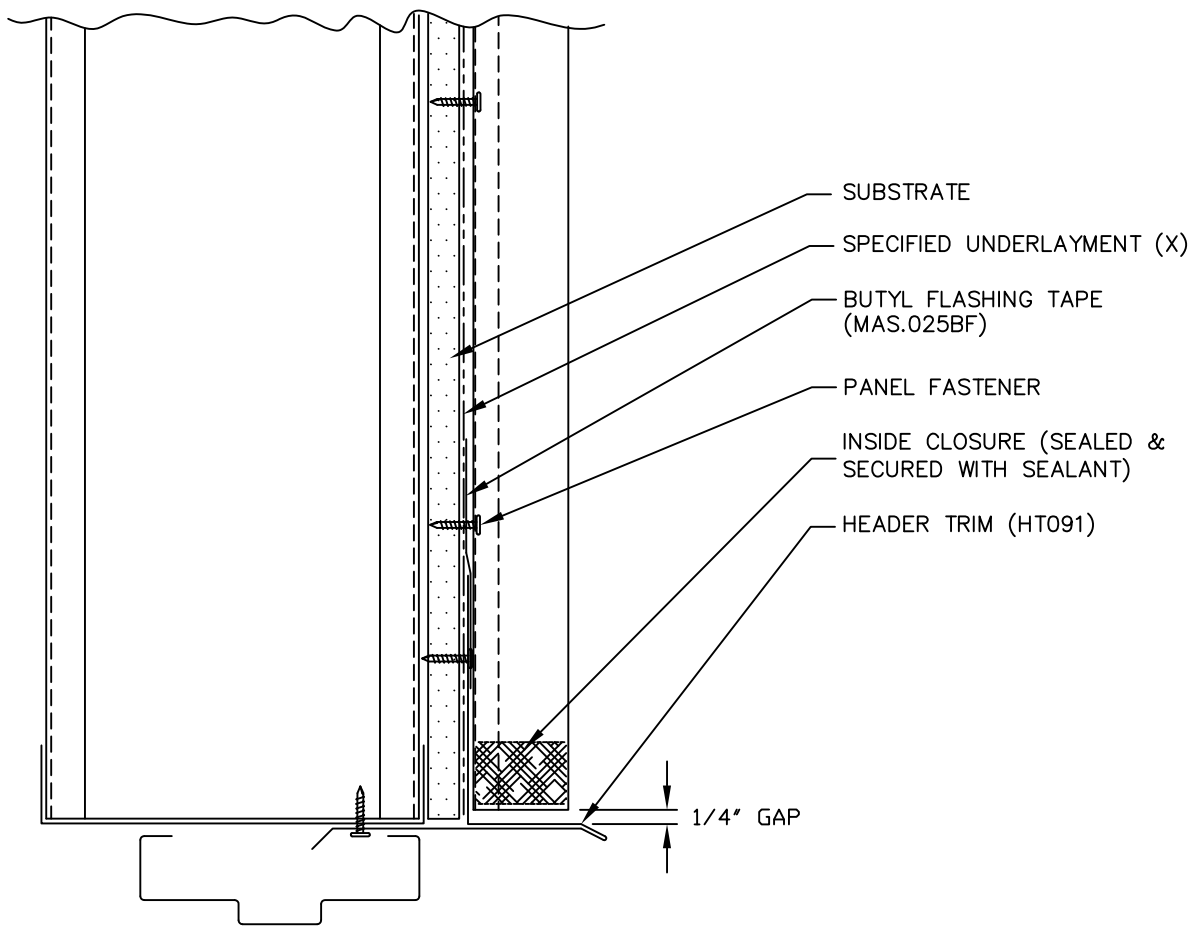

HT091

- SUBSTRATE
- SPECIFIED UNDERLAYMENT (X)
- BUTYL FLASHING TAPE (MAS.025BF)
- PANEL FASTENER
- INSIDE CLOSURE (SEALED & SECURED WITH SEALANT)
- HEADER TRIM (HT091)

(X) – NOT BY AEP SPAN

PRESTIGE SERIES
VERTICAL INSTALL.

DOOR / WINDOW
(HEAD)

PSV-14